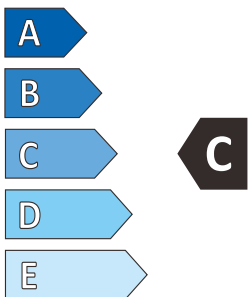

COMPASAL

CROSSTOP 4/S

225/55R18

102V XL

ENERG

COMPASAL

CL1387H1

225/55R18 102 V

C1